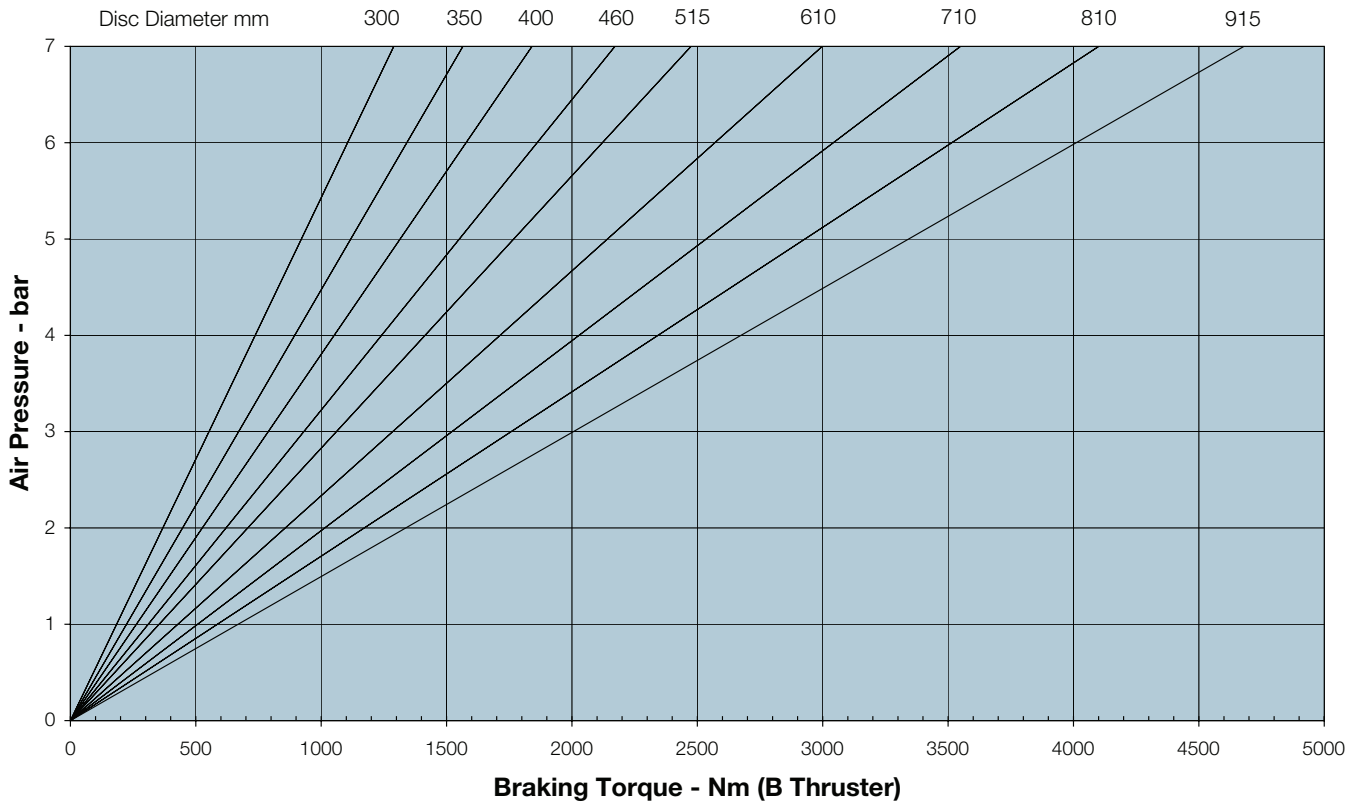

GMX25XS-B Brake Caliper

An Altra Industrial Motion Company

www.twiflex.com

9 Briar Road, Twickenham
Middlesex TW2 6RB - England
+44 (0) 20 8894 1161
Fax: +44 (0) 20 8755 5601

This approval is in Accordance with
Certificate number 850822
Issue 04 June 2009 © Twiflex 2001