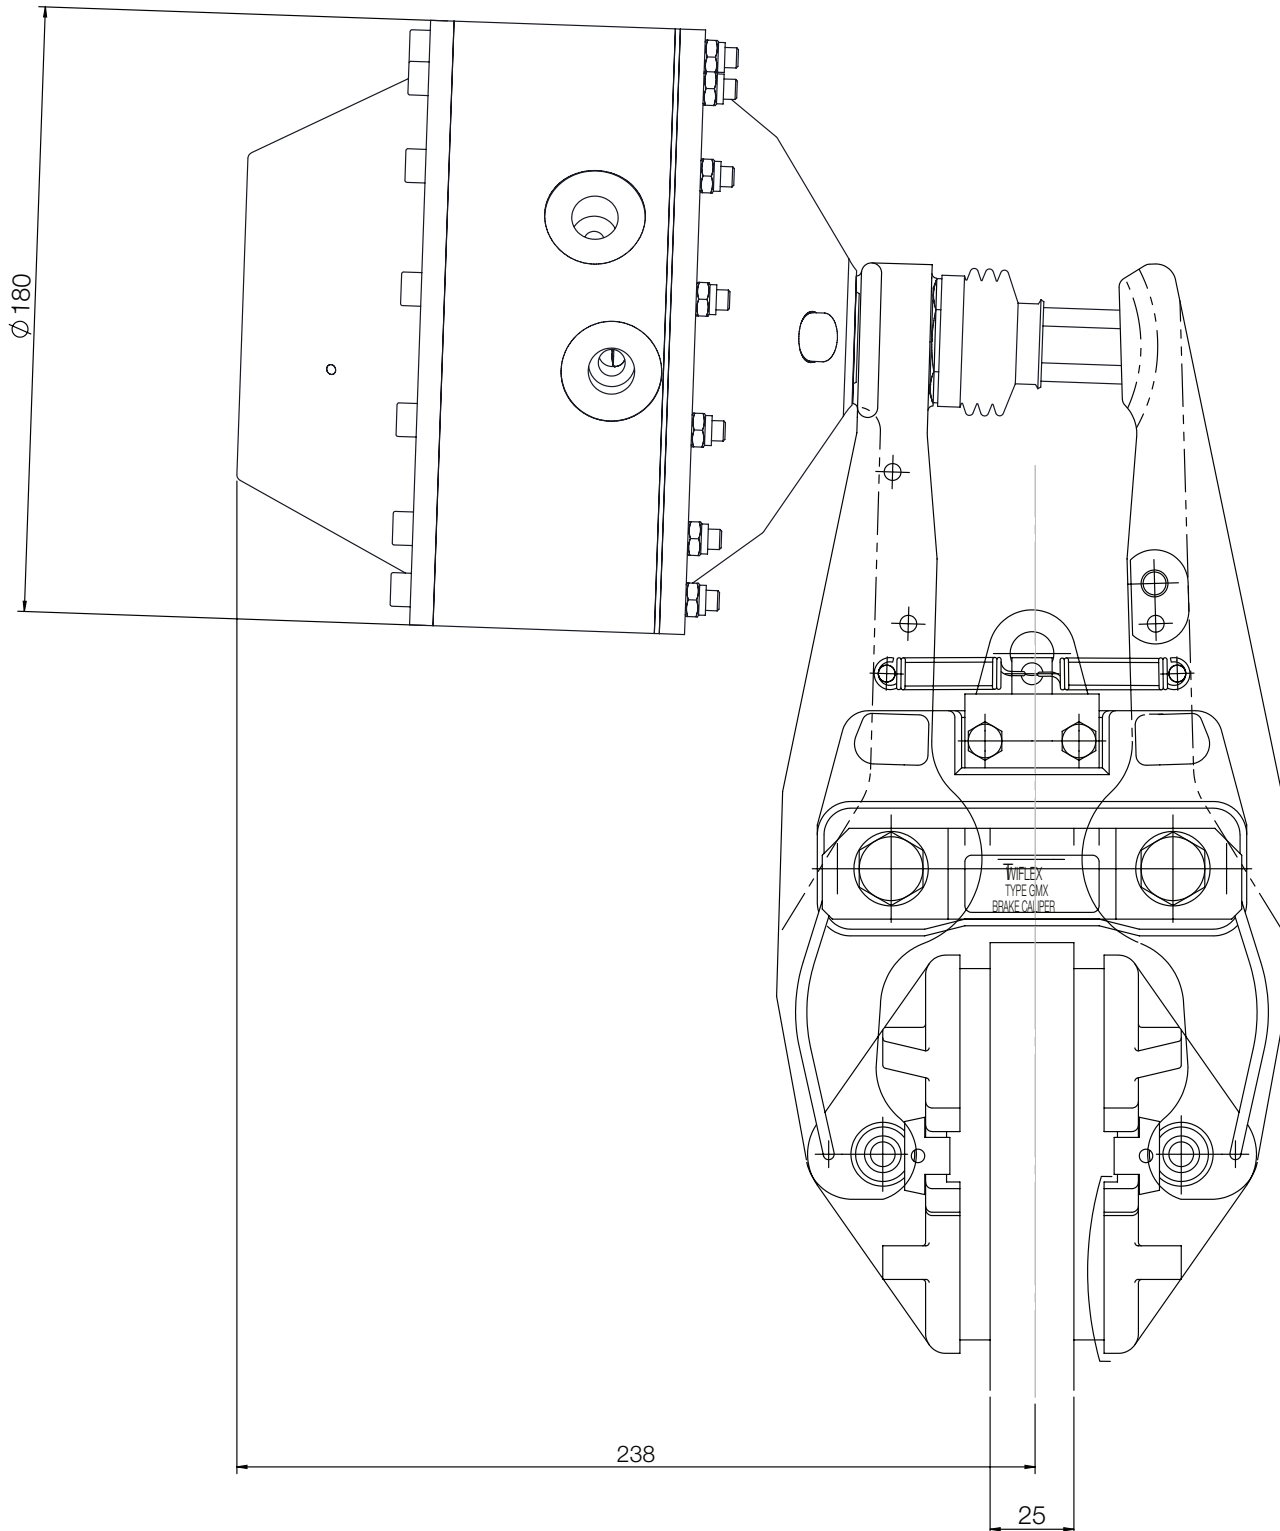

**GMX25XS-B Brake Caliper**

See data sheet DS2600 for Caliper dimensions and fixing holes.