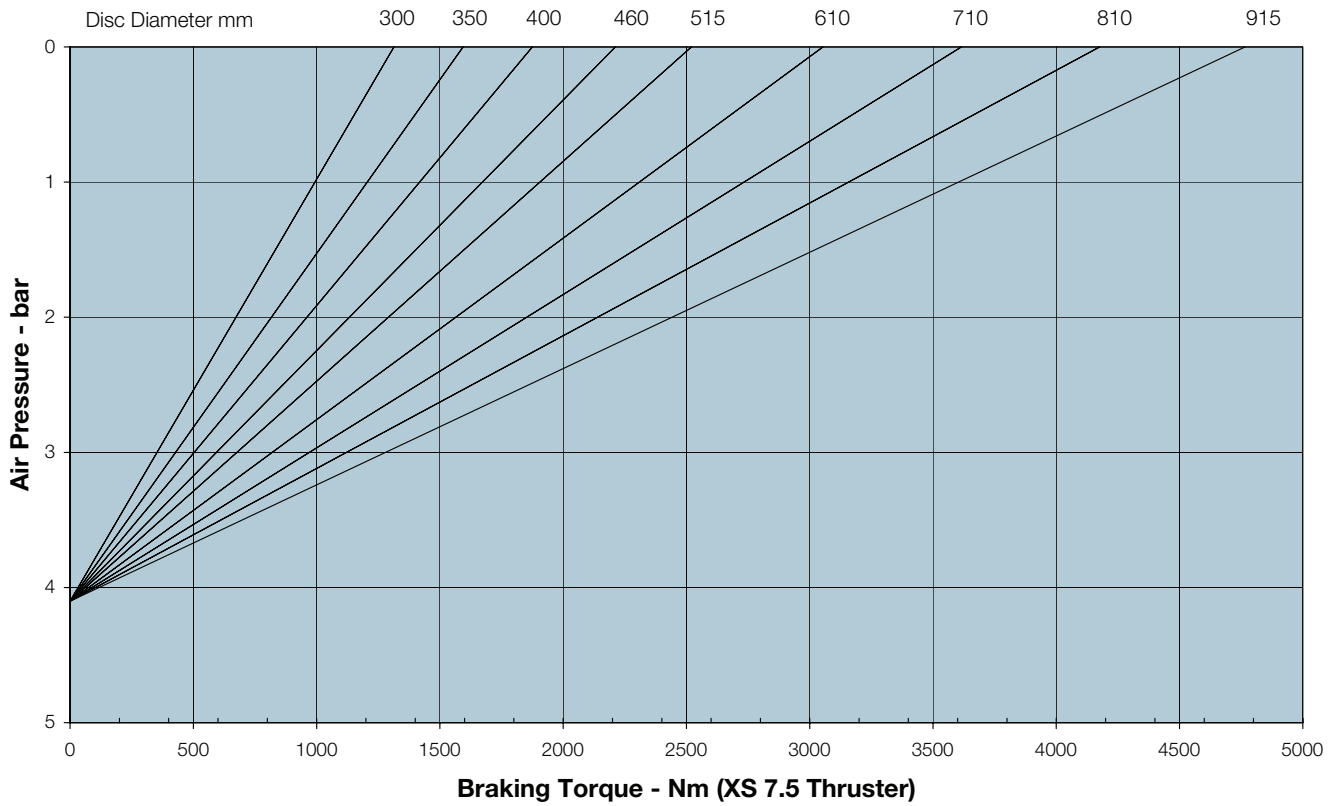

GMX25XS-B Brake Caliper

An Altra Industrial Motion Company

www.twiflex.com

9 Briar Road, Twickenham
Middlesex TW2 6RB - England
+44 (0) 20 8894 1161
Fax: +44 (0) 20 8755 5601

This approval is in Accordance with
Certificate number 850822
Issue 04 June 2009 © Twiflex 2001