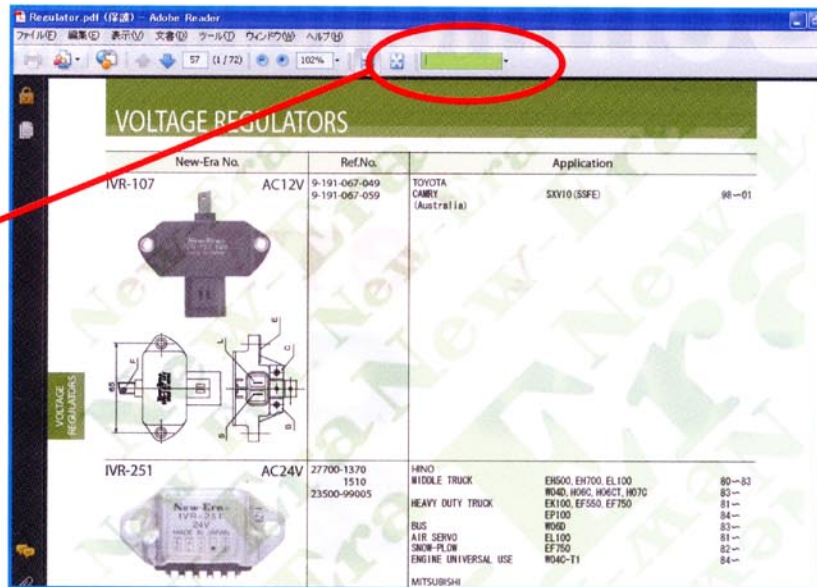

# How to use.

① Press : **Ctrl** + **F**

(Photo: Adobe Reader 9)

② Input any key  
 • New-Era No.  
 • Car maker No.  
 • Car model  
 • etc.

Press : **Enter**

(Photo: Adobe Reader 9)

③ Jumped to searching key and highlighted