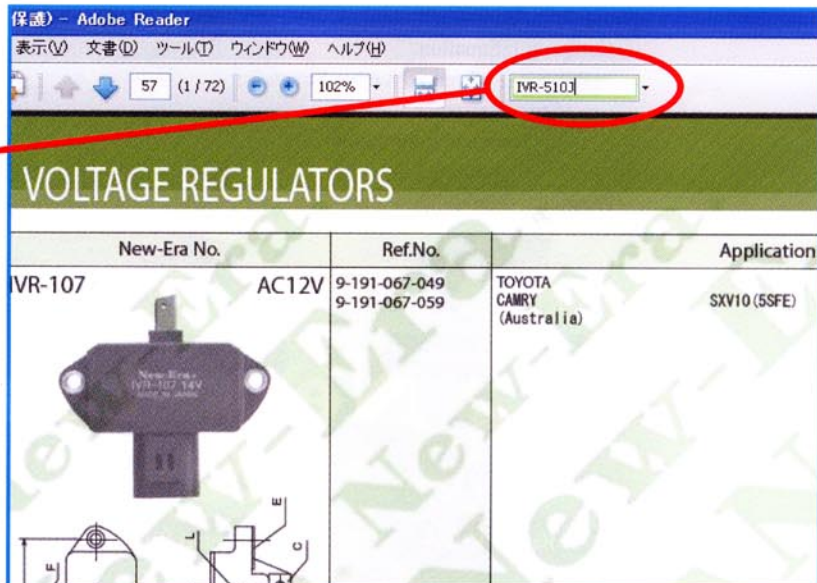

# How to use.

① Press : **Ctrl** + **F**

(Photo: Adobe Reader 9)

② Input any key  
 • New-Era No.  
 • Car maker No.  
 • Car model  
 • etc.

Press : **Enter**

(Photo: Adobe Reader 9)

③ Jumped to searching key and highlighted