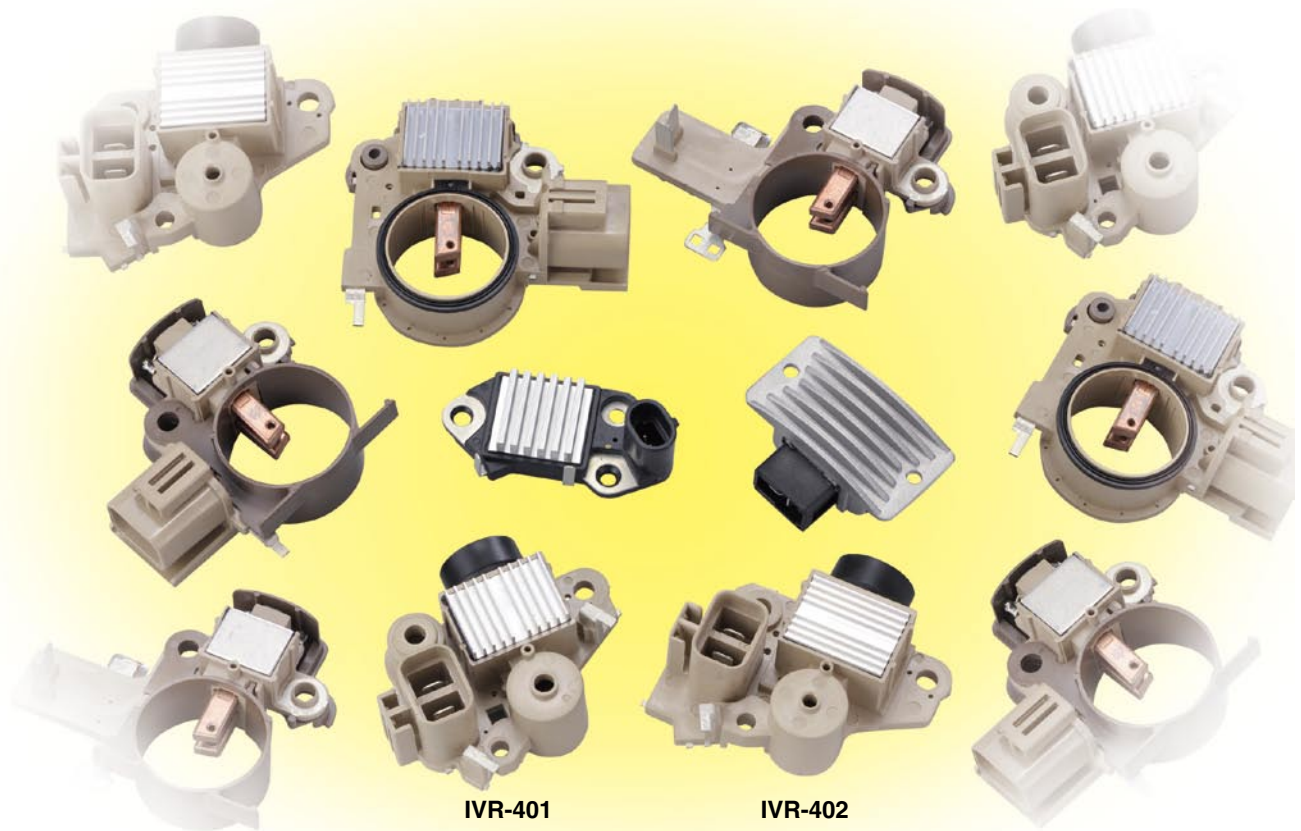

Voltage Regulators for KOREAN Cars!!

More items coming up soon!!

<http://www.newera.co.jp/>

New-Era Co., Ltd.

NEW PRODUCTS NP-185

Illustration	Ref. No.	Application	On Sale
<p>IVR-401 12V</p> 	<p>37370-22600 (TA500-C09001) 37370-22650</p> <p>ALTERNATOR 12V 37300-22600 (AB180128) 37300-23600</p>	<p>HYUNDAI VERNA EF SONATA OPTIMA REGAL TUSCANI ACCENT ELANTRA TIBURON HYUNDAI COUPE TUCSON</p> <p>KIA LA VITA CLICK CARNES SPECTRA SPORTAGE</p>	<p>AUG.'10</p>
<p>IVR-402 12V</p> 	<p>37370-22200</p> <p>ALTERNATOR 12V 37300-22200</p>	<p>HYUNDAI AVANTE TIBURON ELANTRA ACCENT</p>	<p>AUG.'10</p>

DISCONTINUED PRODUCTS

NLR-112	HEAD LIGHT & FOG LAMP RELAY
NLR-113	HEAD LIGHT & FOG LAMP RELAY
NLR-117	HEAD LIGHT & FOG LAMP RELAY
NLR-119	HEAD LIGHT & FOG LAMP RELAY
NLR-120	HEAD LIGHT & FOG LAMP RELAY
NLR-122	HEAD LIGHT & FOG LAMP RELAY
HR-112	HORN RELAY
HR-113	HORN RELAY
HR-212	HORN RELAY
HR-213	HORN RELAY
HR-214	HORN RELAY
HR-215	HORN RELAY
HR-216	HORN RELAY